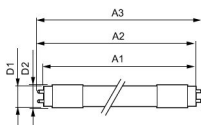

[View Product](#)

General Information

SKU	248769
EAN	8720169200005
Brand	Philips
Manufacturer Name	CorePro LEDtube UN 1200mm UO 15.5W865 T8
Full box quantity	20
Any Lamp all-in warranty	3 Years
Energy efficiency class	D
Average Lifetime (h)	50000
Voltage (V)	220-240

Technical Information

Technology	LED
Dimmable	Not Dimmable
Cap / Base	G13
Rotatable	No
Colour Code	865 Daylight
Colour temperature (Kelvin)	6500 Daylight
Colour Rendering (Ra)	80-89
Colour of Light	White
Light colour options	Single Color
Luminous Efficacy (lm/W)	154