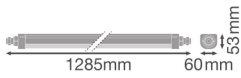

## Specifications Multipack 4x Ledvance LED Waterproof Batten 33W 3960lm - 865 Daylight | 120cm

[View Product](#)

### Technical Information

|                             |                |
|-----------------------------|----------------|
| Technology                  | LED Integrated |
| Voltage (V)                 | 220-240        |
| Dimmable                    | Not Dimmable   |
| Colour of Light             | White          |
| Colour Code                 | 865 Daylight   |
| Colour temperature (Kelvin) | 6500 Daylight  |
| Colour Rendering (Ra)       | 80-89          |
| Light colour options        | Single Color   |
| Luminous Efficacy (lm/W)    | 123            |
| Power factor                | >0.90          |
| Including bulb              | Yes            |
| Length                      | 120cm          |

## Fixture Information

|                        |                        |
|------------------------|------------------------|
| Mounting Method        | Surface                |
| Fixture Connection     | Connection unit 3-pole |
| Optical Cover          | PC (Polycarbonate)     |
| IP-rating              | IP66                   |
| Impact Protection (IK) | IK08 - 5 joules        |
| Operating Temperature  | -20 to +45             |
| Housing                | PC (Polycarbonate)     |
| Colour of the Fixture  | White                  |
| Emergency Lighting     | No Emergency Unit      |
| Series                 | Compact                |

## Dimensions

|             |      |
|-------------|------|
| Length (mm) | 1285 |
| Width (mm)  | 60   |
| Height (mm) | 53   |