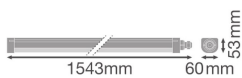

Specifications Multipack 4x Ledvance LED Waterproof Batten 50W 6100lm - 840 Cool White | 150cm

[View Product](#)

General Information

SKU	257367
EAN	8719157069113
Brand	Ledvance
Manufacturer Name	Multipack 4x DP COMP 1500 V 50W 840 IP66 PS LEDV
Any Lamp all-in warranty	5 Years
Average Lifetime (h)	75000

Technical Information

Technology	LED Integrated
Voltage (V)	220-240
Dimmable	Not Dimmable
Colour of Light	White
Colour Code	840 Cool White
Colour temperature (Kelvin)	4000 Cool White
Colour Rendering (Ra)	80-89
Light colour options	Single Color
Luminous Efficacy (lm/W)	123
Power factor	>0.90
Including bulb	Yes
Length	150cm

Product Type Category

LED Waterproof Batten

Fixture Information

Mounting Method	Surface
Fixture Connection	Connection unit 3-pole
Optical Cover	PC (Polycarbonate)
IP-rating	IP66
Impact Protection (IK)	IK08 - 5 joules
Operating Temperature	-20 to +45
Housing	PC (Polycarbonate)
Colour of the Fixture	White
Emergency Lighting	No Emergency Unit
Series	Compact

Dimensions

Length (mm)	1543
Width (mm)	60
Height (mm)	53

Sensor Information

Type of sensor	No Sensor
----------------	-----------

Why Any-lamp?

Order from the **largest lighting specialist** in Europe

Customised quotation