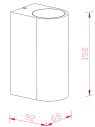

Specifications D'Lite Wall Light
Vossem Aluminium Black Up & Down |
IP54 - Suitable For 2x GU10

[View Product](#)

General Information

SKU	250630
EAN	5430004236023
Brand	D'Lite
Manufacturer Name	Vossem Aluminium body, clear glass diffuser, 220-240V/50-60Hz, 2xGU10 lampholder max:35W, bulb exclu
Any Lamp all-in warranty	2 Years

Technical Information

Technology	Fixture with Socket
Dimmable	Not Dimmable
Suitable for	GU10
Including bulb	No
Amount of bulbs required	2
Tiltable	No
Mounting Method	Wall mounted
Product Type Category	Decorative Lighting with Socket

Fixture Information

Fixture Connection	Cable
IP-rating	IP54

Colour of the Fixture Black

Series Vossem

Dimensions

Length (mm) 92

Width (mm) 68

Height (mm) 150