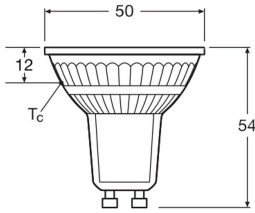

Specifications Ledvance LED Reflector GU10 PAR16 3.1W 350lm 120d - 840 Cool White | Replaces 35W

[View Product](#)

General Information

SKU	256896
EAN	4099854458125
Brand	Ledvance
Manufacturer Name	LED PAR16 P 3.1W 840 GU10
Full box quantity	1
Any Lamp all-in warranty	4 Years
Energy efficiency class	E
Average Lifetime (h)	15000

Technical Information

Technology	LED
Product Type Category	GU10 LED
Voltage (V)	220-240
Beam Angle (degree)	120
Dimmable	Not Dimmable
Cap / Base	GU10
Colour Code	840 Cool White
Colour temperature (Kelvin)	4000 Cool White
Colour Rendering (Ra)	80-89
Colour of Light	White

Light colour options Single Color

Luminous Efficacy (lm/W) 113

Power factor >0.40

Type of sensor No Sensor

Lamp Information

Bulb finish Clear

Series LED PAR16 P

Dimensions

Length (mm) 54

Diameter (mm) 50

Shape Reflector

Exact shape PAR16

Why Any-lamp?

 Order from the **largest lighting specialist** in Europe  **Customised** quotation

 Up to **7 years warranty**  **Easy** return process