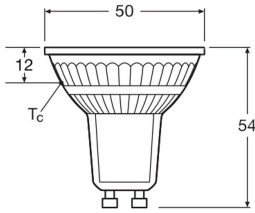

Specifications Ledvance LED Reflector GU10 PAR16 3.7W 350lm 36d - 840 Cool White | Replaces 35W

[View Product](#)

General Information

| | |
|--------------------------|---------------------------|
| SKU | 256892 |
| EAN | 4099854458064 |
| Brand | Ledvance |
| Manufacturer Name | LED PAR16 P 3.7W 840 GU10 |
| Full box quantity | 1 |
| Any Lamp all-in warranty | 4 Years |
| Energy efficiency class | E |
| Average Lifetime (h) | 15000 |

Technical Information

| | |
|-----------------------------|-----------------|
| Technology | LED |
| Product Type Category | GU10 LED |
| Voltage (V) | 220-240 |
| Beam Angle (degree) | 36 |
| Dimmable | Not Dimmable |
| Cap / Base | GU10 |
| Colour Code | 840 Cool White |
| Colour temperature (Kelvin) | 4000 Cool White |
| Colour Rendering (Ra) | 80-89 |
| Colour of Light | White |

| | |
|--------|-------------|
| Series | LED PAR16 P |
|--------|-------------|

Dimensions

| | |
|-------------|----|
| Length (mm) | 54 |
|-------------|----|

| | |
|---------------|----|
| Diameter (mm) | 50 |
|---------------|----|