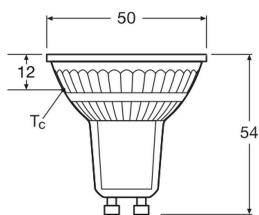

## Specifications Ledvance LED Reflector GU10 PAR16 2.4W 230lm 36d - 830 Warm White | Replaces 35W

[View Product](#)

### Technical Information

Technology	LED
Product Type Category	GU10 LED
Voltage (V)	220-240
Beam Angle (degree)	36
Dimmable	Not Dimmable
Cap / Base	GU10
Colour Code	830 Warm White
Colour temperature (Kelvin)	3000 Warm White
Colour Rendering (Ra)	80-89
Colour of Light	White

## Dimensions

Length (mm) 54

Diameter (mm) 50

Shape Reflector

Exact shape PAR16