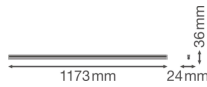

Specifications Ledvance LED Batten Linear Compact High Output 20W
2000lm - 840 Cool White | 120cm

[View Product](#)

General Information

| | |
|--------------------------|---------------------------|
| SKU | 234122 |
| EAN | 4058075106338 |
| Brand | Ledvance |
| Manufacturer Name | LN COMP HO 1200 20W/4000K |
| Any Lamp all-in warranty | 5 Years |
| Average Lifetime (h) | 50000 |

Technical Information

| | |
|-----------------------------|-----------------|
| Technology | LED Integrated |
| Voltage (V) | 220-240 |
| Dimmable | Not Dimmable |
| Colour of Light | White |
| Colour Code | 840 Cool White |
| Colour temperature (Kelvin) | 4000 Cool White |
| Colour Rendering (Ra) | 80-89 |
| Light colour options | Single Color |
| Luminous Efficacy (lm/W) | 100 |
| Power factor | >0.50 |
| Including bulb | Yes |
| Suitable for Outdoor | No |
| Length | 120cm |
| Product Type Category | LED Batten |

Fixture Information

| | |
|------------------------|--------------------|
| Mounting Method | Surface |
| IP-rating | IP20 |
| Impact Protection (IK) | IK03 - 0.35 joule |
| Housing | PC (Polycarbonate) |
| Colour of the Fixture | White |
| Colour of material | White |
| Emergency Lighting | No Emergency Unit |
| Series | Linear |

Dimensions

| | |
|-------------|------|
| Length (mm) | 1173 |
| Width (mm) | 24 |
| Height (mm) | 36 |

Sensor Information

| | |
|----------------|-----------|
| Type of sensor | No Sensor |
|----------------|-----------|