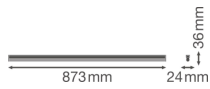

Specifications Ledvance LED Batten Linear Compact High Output 15W  
1500lm - 840 Cool White | 90cm

[View Product](#)

## Technical Information

Technology	LED Integrated
Voltage (V)	220-240
Dimmable	Not Dimmable
Colour of Light	White
Colour Code	840 Cool White
Colour temperature (Kelvin)	4000 Cool White
Colour Rendering (Ra)	80-89
Light colour options	Single Color
Luminous Efficacy (lm/W)	100
Power factor	>0.50
Including bulb	Yes
Suitable for Outdoor	No
Length	90cm
Product Type Category	LED Batten

## Fixture Information

---

Mounting Method	Surface
IP-rating	IP20
Impact Protection (IK)	IK03 - 0.35 joule
Housing	PC (Polycarbonate)
Colour of the Fixture	White
Colour of material	White
Emergency Lighting	No Emergency Unit
Series	Linear

## Dimensions

---

Length (mm)	873
Width (mm)	24
Height (mm)	36