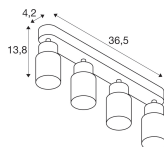

Specifications SLV Puri 2.0 Aluminium Spot Black | Suitable for 4x GU10

[View Product](#)

General Information

SKU	260604
EAN	4024163293822
Brand	SLV
Manufacturer Name	PURI 2.0 Tube, wand- en plafondopbouwarmatuur, long, 4x max. 6W GU10,
Any Lamp all-in warranty	5 Years
Average Lifetime (h)	0

Technical Information

Technology	Fixture with Socket
Voltage (V)	220-240
Dimmable	Dimmable when using a Dimmable Bulb
Suitable for	GU10
Including bulb	No
Amount of bulbs required	4
Maximum Wattage Rating	6
Tiltable	Yes
Mounting Method	Ceiling, Wall mounted
Emergency Lighting	No Emergency Unit
Product Type Category	Decorative Lighting with Socket