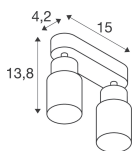

[View Product](#)

General Information

SKU	260614
EAN	4024163293655
Brand	SLV
Manufacturer Name	PURI 2.0 Tube, wand- en plafondopbouwarmatuur, long, 2x max. 6W GU10,
Any Lamp all-in warranty	5 Years
Average Lifetime (h)	0

Technical Information

Technology	Fixture with Socket
Voltage (V)	220-240
Dimmable	Dimmable when using a Dimmable Bulb
Suitable for	GU10
Including bulb	No
Amount of bulbs required	2
Maximum Wattage Rating	6
Tiltable	Yes
Mounting Method	Ceiling, Wall mounted
Emergency Lighting	No Emergency Unit
Product Type Category	Decorative Lighting with Socket